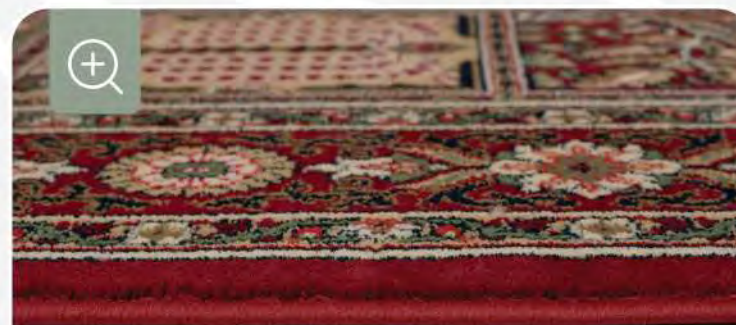

Kitchen

Corridor

294.400 m²

Solid

Classical rug is never out-of-date

Traditional patterns with modern twist

Design of a great versatility for modern and eclectic interiors

Two new evergreen designs