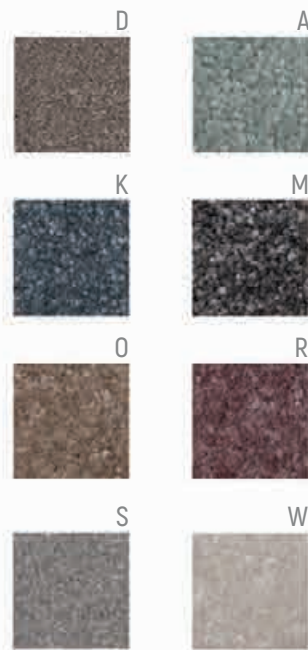

NEW
Collection

ROMA

Soft touch frise in the range of modern, pastel colours and unique, subtle designs make these rugs easy to fit into most rooms. They are ideal for living rooms, they support and complement interior design. Excellent price and quality ratio.

Soft touch

Natural comfort and refined design

100% PP

12 mm | 2.650g/m²

Bedroom

Living room

Corridor