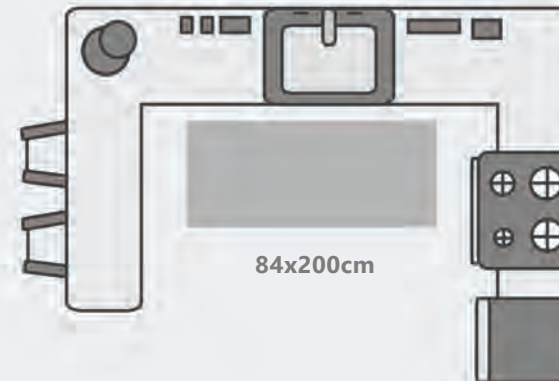

AREA RUG PLACEMENT GUIDE

DINING ROOM

KITCHEN

84x200cm