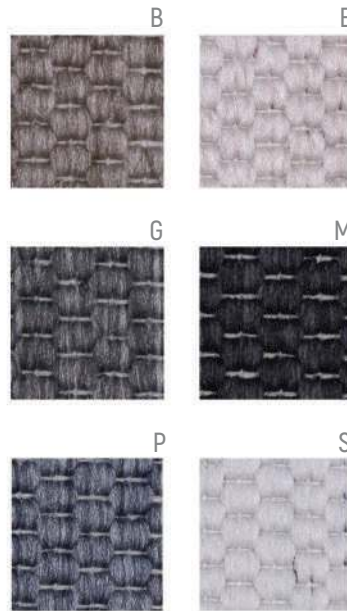

Simplicity in versatile design for indoor and outdoor space

Collection ADRIA

Collection of BCF rugs for indoor and outdoor use. This product is UV stable, resistant to moisture and sunlight and guarantees unchanged appearance over a few seasons. Adria rugs are suitable for high-frequent facilities and it is an excellent solution for patios, porches, outdoor cafes and restaurants, courtyards.

Home disinfection

Indoor outdoor

100% PP

0 mm 1.250g/m²

OUTDOOR
&
INDOOR