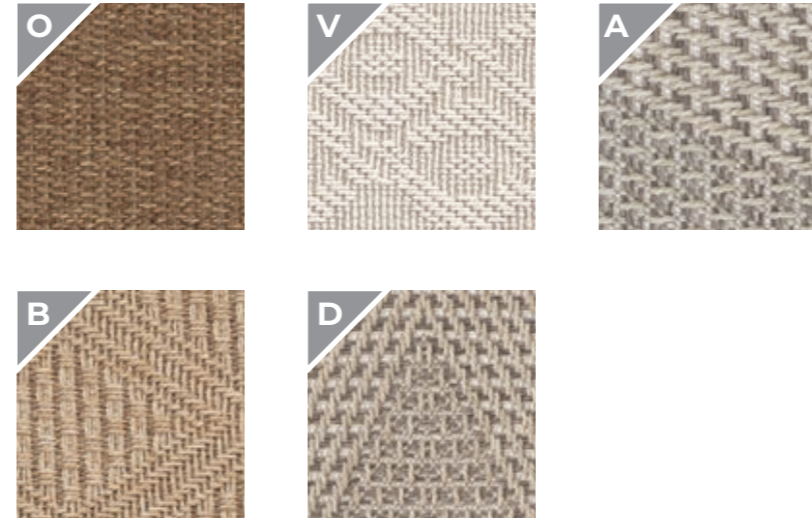

Bali rugs are suitable both for indoor and outdoor use, UV stable and easy to maintain but also pet friendly with durable, easy to clean surface.

BALI

Modern technology is used to create natural looking handmade-like sisal rugs, where each rug is unique as are all things in nature. Due to this, slight shrinkage or impression of curvy edges may occasionally accompany robust and unique appearance of this product, without diminishing the overall visual or usage experience.