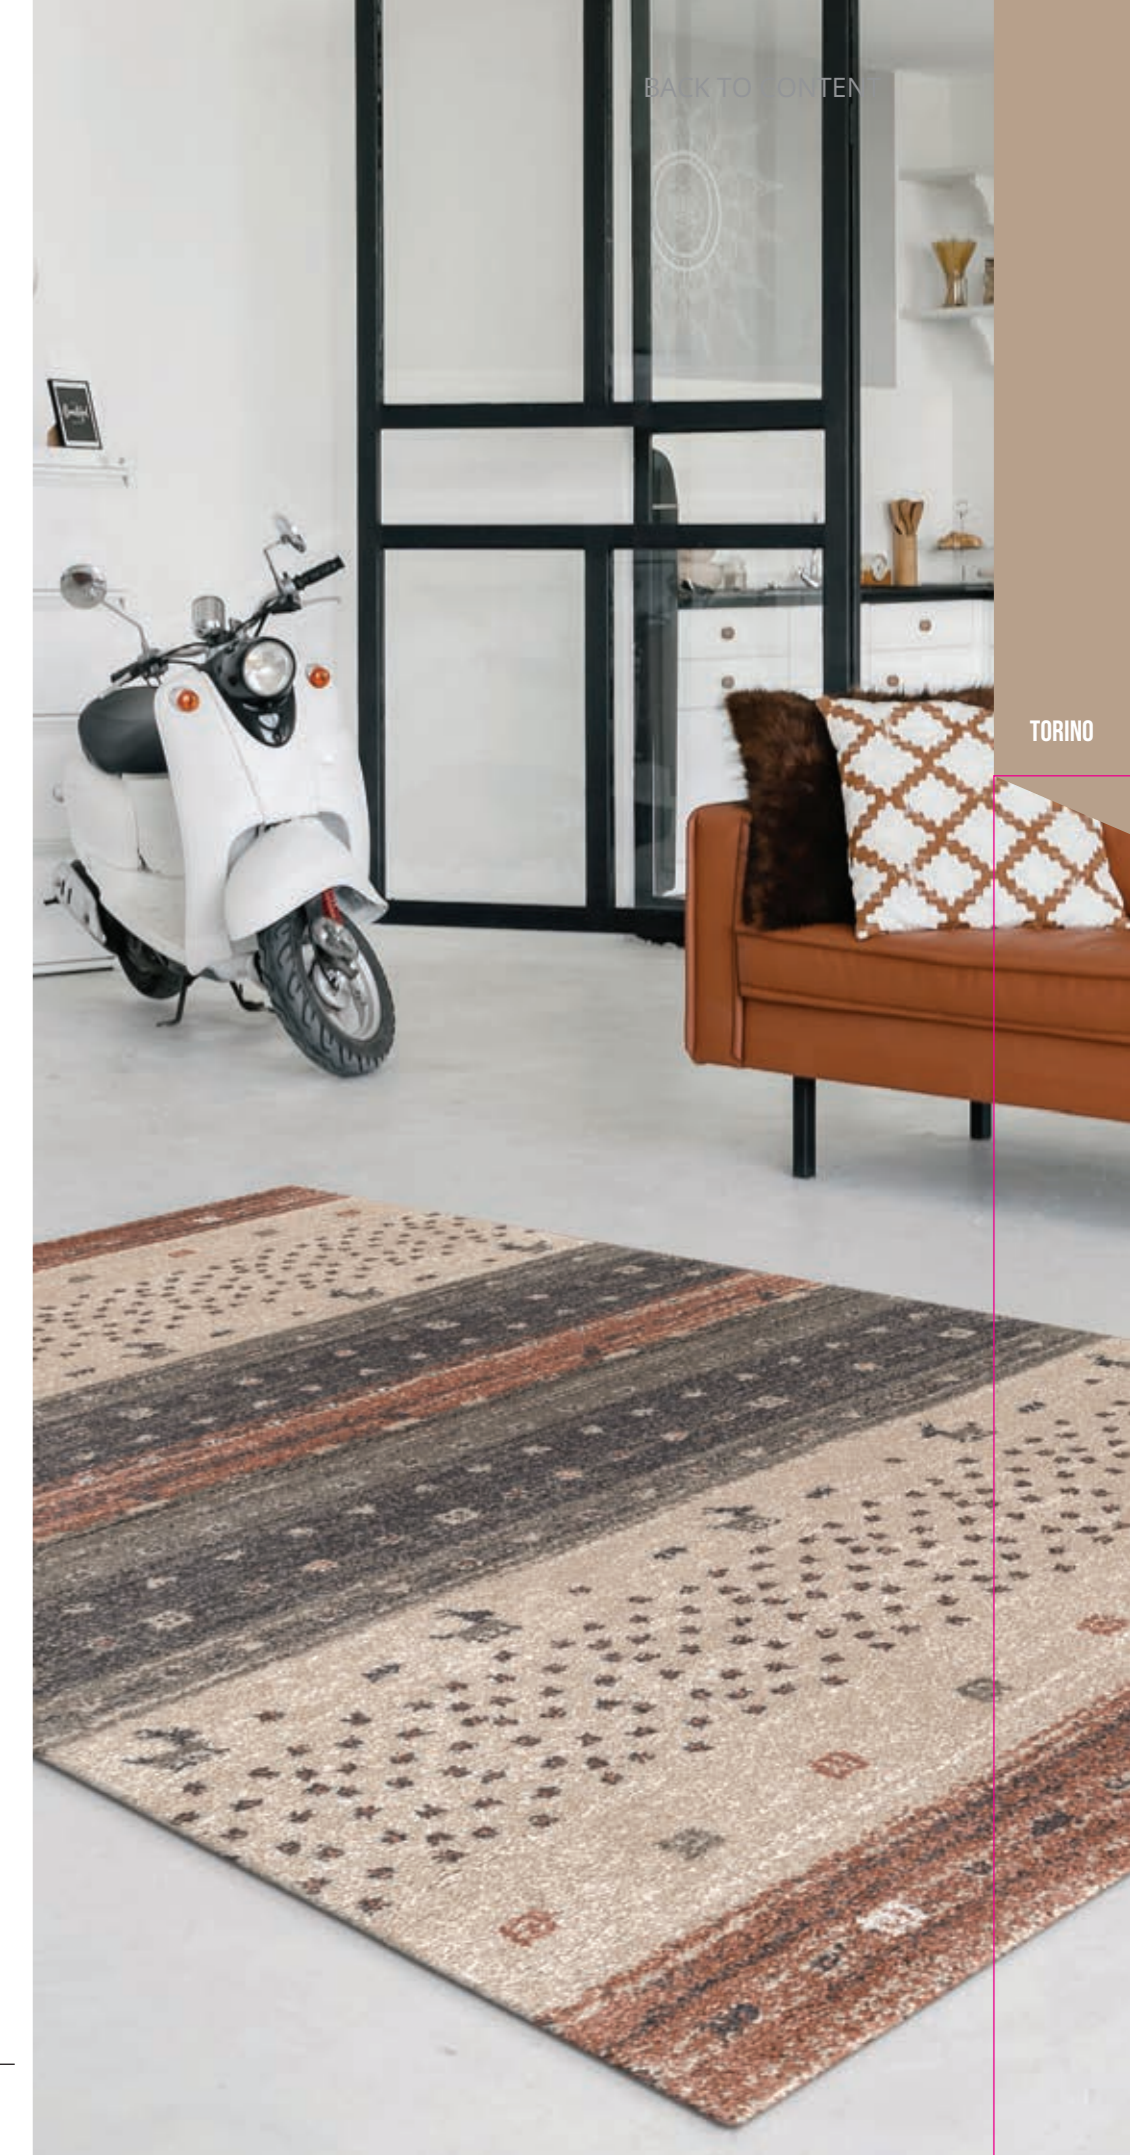

100% PP	12mm 2.650g/m²	 236.800 m²
Bedroom	Living room	Soft touch

TORINO