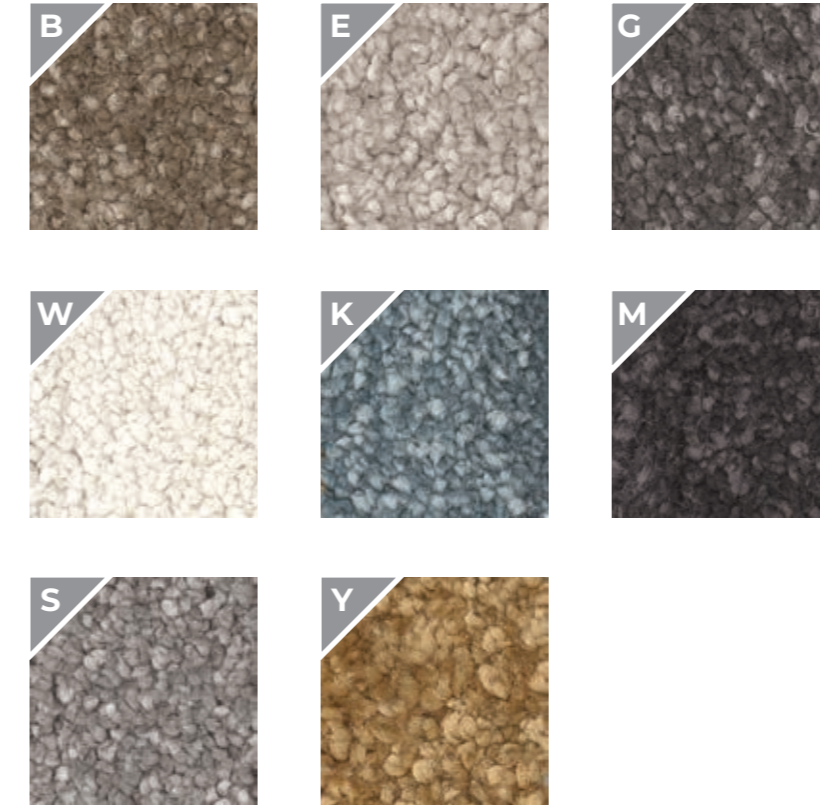

[BACK TO CONTENT](#)